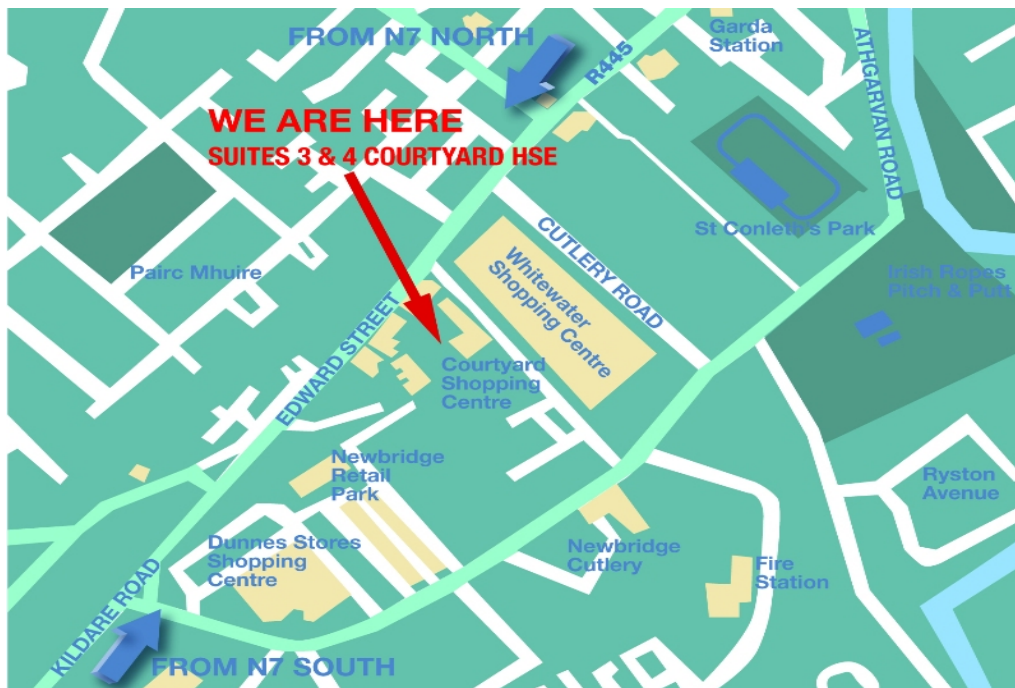

Kildare office

Grant Thornton Kildare

Suites 3 & 4
Courtyard House
Newbridge
Co Kildare
T +353 (0)45 449 322
F +353 (0)45 449 324
E newbridge@ie.gt.com

Driving directions

From Dublin

Take the N7/Naas Rd heading to Limerick/N9/N8/Cork/Limerick Continue to follow N7 onto the M7. At junction 10, exit toward Newbridge/Naas. Driving through Newbridge turn left into Whitewater Shopping centre, and enter the Courtyard car park. Courtyard House is on the left.

From the south – Journey north onto the M7. At junction 12, exit towards Newbridge/An Currach. At roundabout take the 2nd exit on to Kildare road. Driving through Newbridge turn right into Whitewater Shopping centre, and enter the Courtyard car park. Courtyard House is on the left.